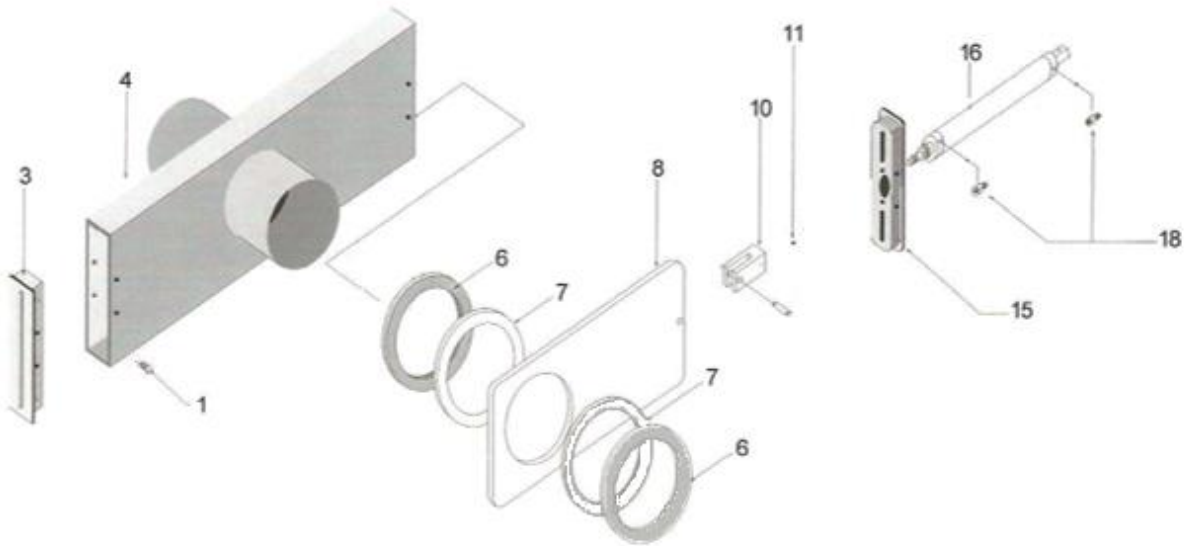

4/6/8/10 INCH SIZES

ALDRICH SLIDE VALVE

ITEM	PART DESCRIPTION	4" VALVE	6" VALVE	8" VALVE	10" VALVE	QTY.
-	COMPLETE VALVE	VT-4	VT-6	VT-8	VT-10	1
1	BOLT 1/4-20 X 1/2"	N/A	N/A	N/A	N/A	8
3	BOTTOM - END CAP	SV-04-001	SV-06-001	SV-08-001	SV-10-001	1
4	VALVE BODY	SV-04-002	SV-06-002	SV-08-002	SV-10-002	1
6	SPACER/SPONGE	SV-04-004	SV-06-004	SV-08-004	SV-10-004	2
7	NYLON SEAL PLATE	SV-04-005	SV-06-005	SV-08-005	SV-10-005	2
8	3/8" UHMW SLIDE	SV-04-006	SV-06-006	SV-08-006	SV-10-006	1
10	CLEVIS KIT	UTR-CK / M-64	UTR-CK / M-64	UTR-CK / M-64	UTR-CK / M-64	1
11	7/16-20 JAM NUT	43FNH/Z	43FNH/Z	43FNH/Z	43FNH/Z	1
15	TOP PLATE - END CAP	SV-04-007	SV-06-007	SV-08-007	SV-10-007	1
16	AIR CYLINDER	1500 DVS-5.0	1500 DVS-7.0	2000 DVS-9.0	2000 DVS-11.0	1
18	AIR FITTING	UTR-PC-8.02	UTR-PC-8.02	UTR-PC-8.02	UTR-PC-8.02	2